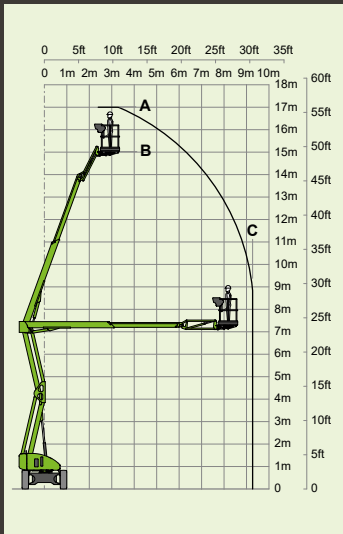

4%
2.1°

1.1m x 0.65m
3ft 7in x 2ft 2in

1.9m
6ft 3in

1.1m
3ft 7in

1.5m
4ft 11in

2.7m
8ft 10in

5.75m
18ft 10in

Bi-Energy
D P + -

35%
19°

All-Electric

nifty HR17 4x4

17.2m
56ft 6in
(A)

15.2m
50ft
(B)

9.4m
31ft
(C)

5000kg
11020lbs

225kg
500lbs

150°

180°

1.8m x 0.85m
5ft 11in x 2ft 9in

2.1m
6ft 11in

2m
6ft 7in

4.8m
15ft 9in

6.35m
20ft 10in

6km/h
3.7mph

3.7m
12ft 2in

45%
24°

 Hybrid²

nifty HR21E

20.8m
68ft 6in
(A)

18.8m
62ft
(B)

13m
42ft 8in
(C)

6640kg
14640lbs