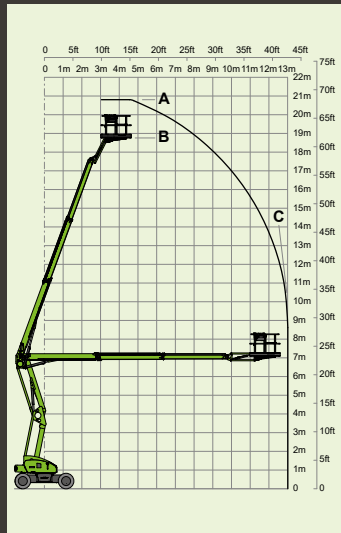

4%
2.1°

1.1m x 0.65m
3ft 7in x 2ft 2in

1.9m
6ft 3in

1.1m
3ft 7in

1.5m
4ft 11in

2.7m
8ft 10in

5.75m
18ft 10in

Bi-Energy
D P + -

6km/h
3.7mph

3.89m
12ft 9in

25%
14°

All-Electric

nifty HR21 4x4

Niftylink®

20.8m
68ft 6in
(A)

18.8m
62ft
(B)

5.47m
17ft 11in

6.62m
22ft

6km/h
3.7mph

3.89m
12ft 9in

45%
24°

Hybrid²

nifty HR28 4x4

28m
92ft
(A)