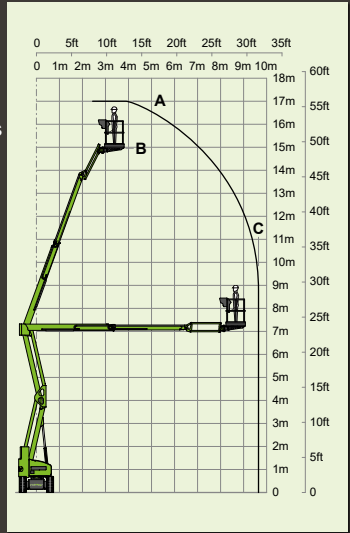

4%
2.1°

1.1m x 0.65m
3ft 7in x 2ft 2in

1.9m
6ft 3in

1.1m
3ft 7in

1.5m
4ft 11in

2.7m
8ft 10in

5.75m
18ft 10in

Bi-Energy
D P + -

nifty HR17N

17m
56ft
(A)

15m
49ft 6in
(B)

9.7m
32ft
(C)

7780kg*/7650kg
17155lbs*/16870lbs

225kg
500lbs

150°

180°

1.5m x 0.8m
4ft 11in x 2ft 8in

1.99m
6ft 6in

1.5m
4ft 11in

4.93m
16ft 2in

6.4m
21ft

3.5km/h
2.2mph

3.5m
11ft 6in

25%
14°

All-^{*}Electric
Hybrid²

nifty HR17E

17.2m
56ft 6in
(A)

15.2m
50ft
(B)

9.4m
31ft
(C)

4970kg
10960lbs

225kg
500lbs

150°