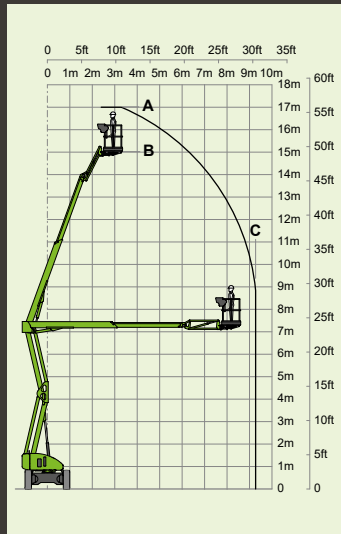

4%
2.1°

1.1m x 0.65m
3ft 7in x 2ft 2in

1.9m
6ft 3in

1.1m
3ft 7in

1.5m
4ft 11in

2.7m
8ft 10in

5.75m
18ft 10in

Bi-Energy
D P + -

All-^{*}Electric
Hybrid²

nifty HR17E

17.2m
56ft 6in
(A)

15.2m
50ft
(B)

9.4m
31ft
(C)

4970kg
10960lbs

225kg
500lbs

150°

180°

1.8m x 0.85m
5ft 11in x 2ft 9in

2.1m
6ft 11in

2m
6ft 7in

4.8m
15ft 9in

6.35m
20ft 10in

6km/h
3.7mph

3.7m
12ft 2in

35%
19°

All-Electric

nifty HR17 4x4

17.2m
56ft 6in
(A)

15.2m
50ft
(B)

9.4m
31ft
(C)

5000kg
11020lbs

225kg
500lbs