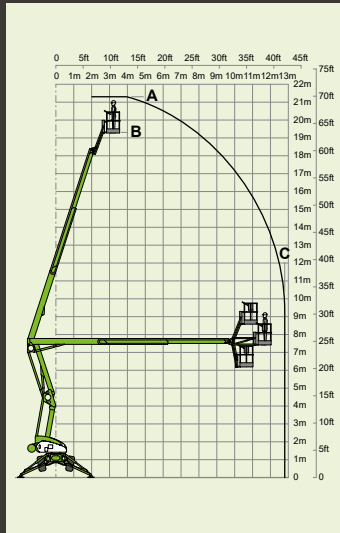

1.6m
5ft 3in

4.4m
14ft 5in

5.6m
18ft 4in

8.3km/h
5.2mph

5.95m
19ft 6in

30%
17°

Bi-Energy

nifty SD210 4x4x4

21.3m
70ft
(A)

19.3m
63ft 6in
(B)

12.8m
42ft
(C)

3950kg
8700lbs

225kg
500lbs

150°

100°

1.8m x 0.85m
5ft 11in x 2ft 9in

2.25m
7ft 5in

2.05m
6ft 9in

4.2m
13ft 9in

6.15m
20ft 2in

9km/h
5.6mph

3.5m
11ft 6in

45%
24°

18%
10°

nifty TD120TN

12.2m
40ft
(A)

10.2m
33ft 6in
(B)

6.1m
20ft
(C)

1890kg
4170lbs

200kg
440lbs

13%
7.2°

1.1m x 0.65m
3ft 7in x 2ft 2in