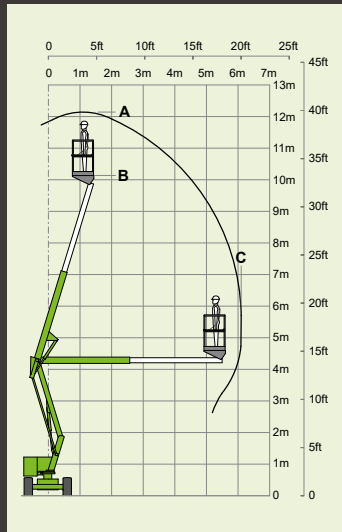

nifty HR12N

12.2m
40ft
(A)

10.2m
33ft 6in
(B)

6.1m
20ft
(C)

3435kg
7575lbs

200kg
440lbs

1.1m x 0.65m
3ft 7in x 2ft 2in

1.9m
6ft 3in

1.5m
4ft 11in

4.1m
13ft 5in

3.4km/h
2.1mph

4.2m
13ft 9in

25%
14°

Bi-Energy