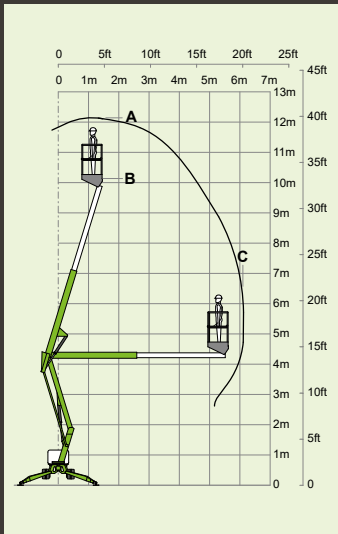

nifty TD120TN

12.2m
40ft
(A)

10.2m
33ft 6in
(B)

6.1m
20ft
(C)

1890kg
4170lbs

200kg
440lbs

13%
7.2°

1.1m x 0.65m
3ft 7in x 2ft 2in

1.95m
6ft 5in

0.8m
2ft 7in

1.15m
3ft 8in

3m
9ft 10in

4m
13ft 1in

1.6km/h
1mph

60%
31°

nifty TD120T