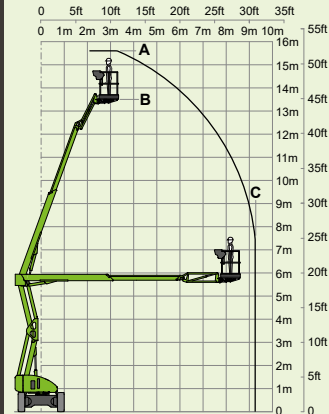

4%
2.1°

1.1m x 0.65m
3ft 7in x 2ft 2in

1.9m
6ft 3in

1.1m
3ft 7in

1.5m
4ft 11in

2.7m
8ft 10in

5.75m
18ft 10in

Bi-Energy
D P + -

13.7m
45ft
(B)

9.4m
31ft
(C)

4680kg
10320lbs

225kg
500lbs

150°

180°

1.8m x 0.85m
5ft 11in x 2ft 9in

2.1m
6ft 11in

2m
6ft 7in

4.8m
15ft 9in

6.35m
20ft 10in

6km/h
3.7mph

3.7m
12ft 2in

35%
19°

All-Electric

nifty HR15 4x4

15.7m
51ft 6in
(A)

13.7m
45ft
(B)

9.4m
31ft
(C)

4500kg*/4800kg
9920lbs*/10580lbs

225kg
500lbs

150°

180°

1.8m x 0.85m
5ft 11in x 2ft 9in