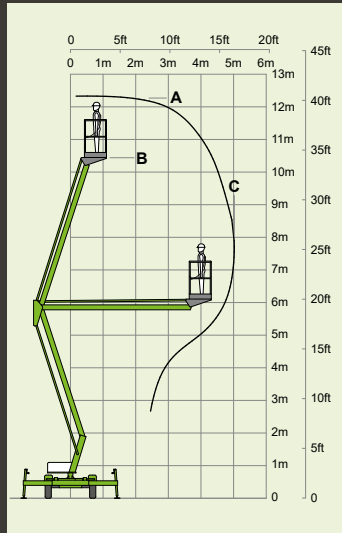

4%
2.1°

1.1m x 0.65m
3ft 7in x 2ft 2in

1.9m
6ft 3in

1.1m
3ft 7in

1.5m
4ft 11in

2.7m
8ft 10in

5.75m
18ft 10in

Bi-Energy
D P + -

nifty 120T

12.2m
40ft
(A)

10.2m
33ft 6in
(B)

6.1m
20ft
(C)

1400kg
3100lbs

200kg
440lbs

11%
6°

1.1m x 0.65m
3ft 7in x 2ft 2in

1.9m
6ft 3in

1.1m
3ft 7in

1.5m
4ft 11in

3.55m
11ft 8in

4.5m
14ft 9in

Bi-Energy 

nifty 150T

14.7m
48ft 6in
(A)

12.7m
42ft
(B)

7.55m
25ft
(C)

1775kg
3915lbs

225kg
500lbs

23%
13°

1.4m x 0.7m
4ft 7in x 2ft 4in

2m
6ft 7in

1.6m
5ft 3in