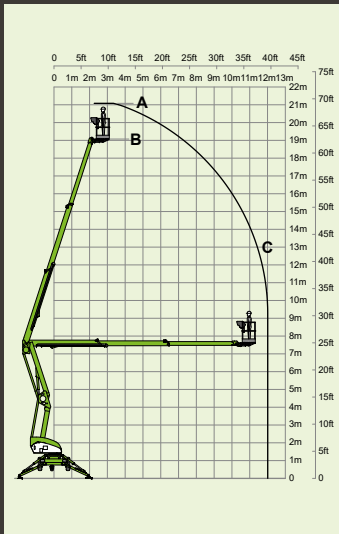

4%
2.1°

1.1m x 0.65m
3ft 7in x 2ft 2in

1.9m
6ft 3in

1.1m
3ft 7in

1.5m
4ft 11in

2.7m
8ft 10in

5.75m
18ft 10in

Bi-Energy
D P + -

nifty 210

21m
69ft
(A)

19m
62ft 6in
(B)

12m
39ft 6in
(C)

3495kg
7700lbs

225kg
500lbs

14%
8°

100°

1.4m x 0.7m
4ft 7in x 2ft 4in

2.27m
7ft 5in

1.8m
5ft 11in

4.3m
14ft 1in

6.95m
22ft 10in

nifty HR12LE

12.1m
39ft 6in
(A)

10.1m
33ft
(B)

6.4m
21ft
(C)

2540kg
5600lbs

200kg
440lbs

1.2m x 0.85m
3ft 11in x 2ft 9in

1.98m
6ft 6in

1.79m
5ft 11in

3.97m
13ft

6km/h
3.7mph