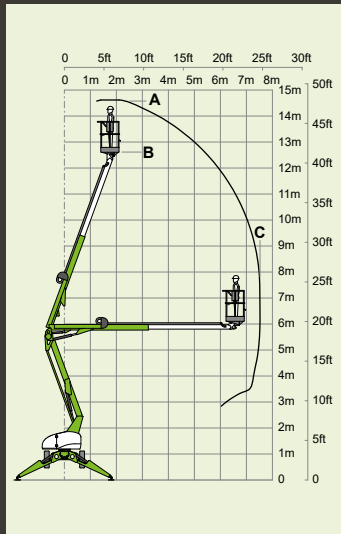

nifty 150T

14.7m
48ft 6in
(A)

12.7m
42ft
(B)

7.55m
25ft
(C)

1775kg
3915lbs

225kg
500lbs

23%
13°

1.4m x 0.7m
4ft 7in x 2ft 4in

2m
6ft 7in

1.6m
5ft 3in

3.8m
12ft 6in

5.55m
18ft 3in

Bi-Energy