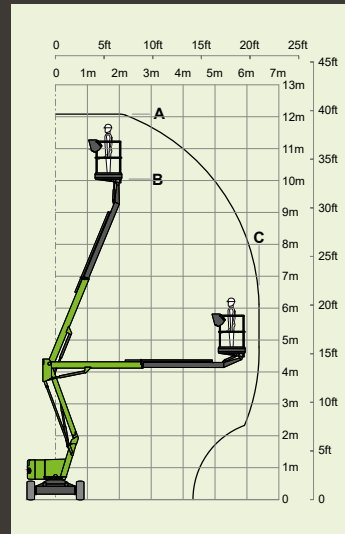

4%
2.1°

1.1m x 0.65m
3ft 7in x 2ft 2in

1.9m
6ft 3in

1.1m
3ft 7in

1.5m
4ft 11in

2.7m
8ft 10in

5.75m
18ft 10in

Bi-Energy
D P + -

1.98m
6ft 6in

1.49m
4ft 11in

3.97m
13ft

6km/h
3.7mph

3.3m
11ft 6in

25%
14°

All-Electric

nifty HR12 4x4