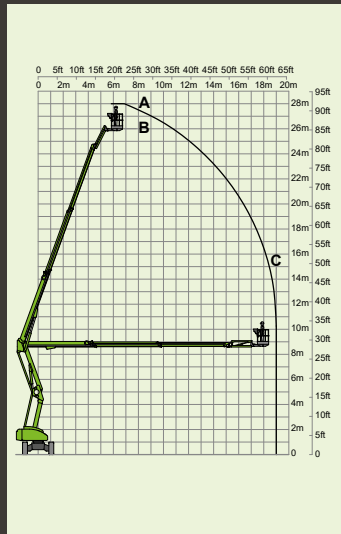

26m
85ft 6in
(B)

19m
62ft
(C)

14650kg
32300lbs

280kg
620lbs

150°

180°

2.4m x 0.9m
7ft 10in x 2ft 11in

2.7m
8ft 10in

2.49m
8ft 2in

7.3m
23ft 11in

9.28m
30ft 5in

4.7km/h
3mph

5.9m
19ft 4in

40%
22°

Hybrid²

nifty SD170 4x4

17.1m
56ft
(A)

15.1m
49ft 6in
(B)

8.7m
28ft 6in
(C)

2750kg
6060lbs

200kg
440lbs

9%
5°

1.1m x 0.65m
3ft 7in x 2ft 2in

2.2m
7ft 3in

1.6m
5ft 3in

4.4m
14ft 5in

5.6m
18ft 4in

8.3km/h
5.2mph

5.95m
19ft 6in

30%
17°

Bi-Energy

nifty SD210 4x4x4