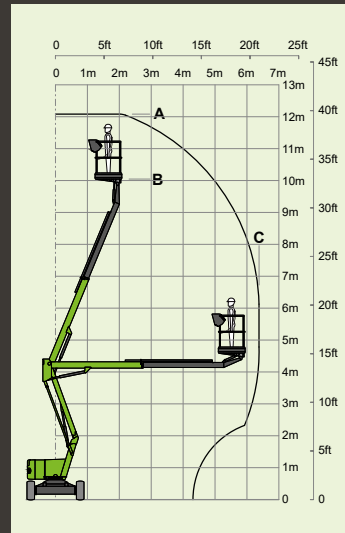

nifty HR12LE

12.1m
39ft 6in
(A)

10.1m
33ft
(B)

6.4m
21ft
(C)

2540kg
5600lbs

200kg
440lbs

1.2m x 0.85m
3ft 11in x 2ft 9in

1.98m
6ft 6in

1.79m
5ft 11in

3.97m
13ft

6km/h
3.7mph

3.63m
11ft 11in

25%
14°

All-Electric