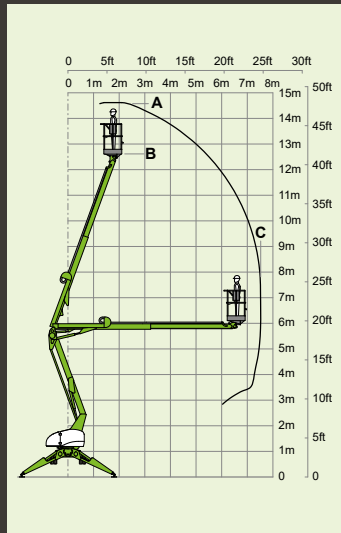

nifty TD150T

14.7m
48ft 6in
(A)

12.7m
42ft
(B)

7.55m
25ft
(C)

2025kg
4500lbs

225kg
500lbs

21%
12°

1.4m x 0.7m
4ft 7in x 2ft 4in

2m
6ft 7in

1.4m
4ft 7in

3.8m
12ft 6in

4.7m
15ft 5in

2.1km/h
1.3mph

45%
24°