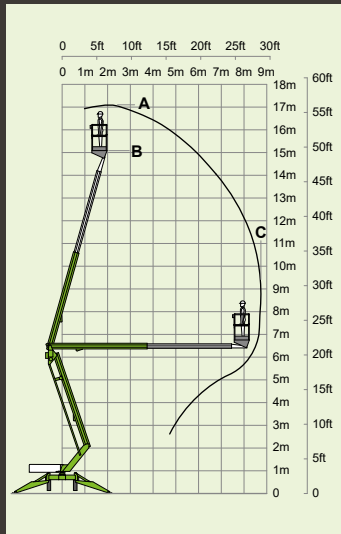

17.1m
56ft
(A)

15.1m
49ft 6in
(B)

8.7m
28ft 6in
(C)

2750kg
6060lbs

200kg
440lbs

9%
5°

1.1m x 0.65m
3ft 7in x 2ft 2in

2.2m
7ft 3in

1.6m
5ft 3in

4.4m
14ft 5in

5.6m
18ft 4in

8.3km/h
5.2mph

5.95m
19ft 6in

30%
17°

Bi-Energy

nifty SD210 4x4x4