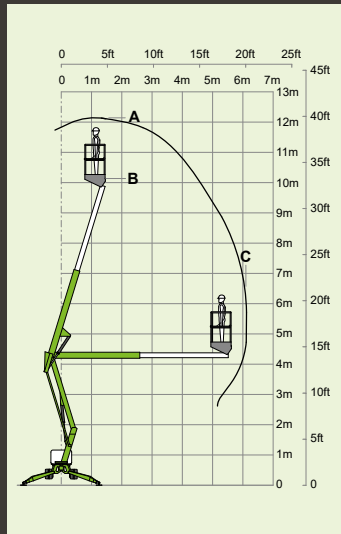

1.1m
3ft 7in

3.55m
11ft 8in

3.95m
13ft

1.6km/h
1mph

60%
31°

nifty TD150T

14.7m
48ft 6in
(A)

12.7m
42ft
(B)

7.55m
25ft
(C)

2025kg
4500lbs

225kg
500lbs

21%
12°

1.4m x 0.7m
4ft 7in x 2ft 4in

2m
6ft 7in

1.4m
4ft 7in

3.8m
12ft 6in