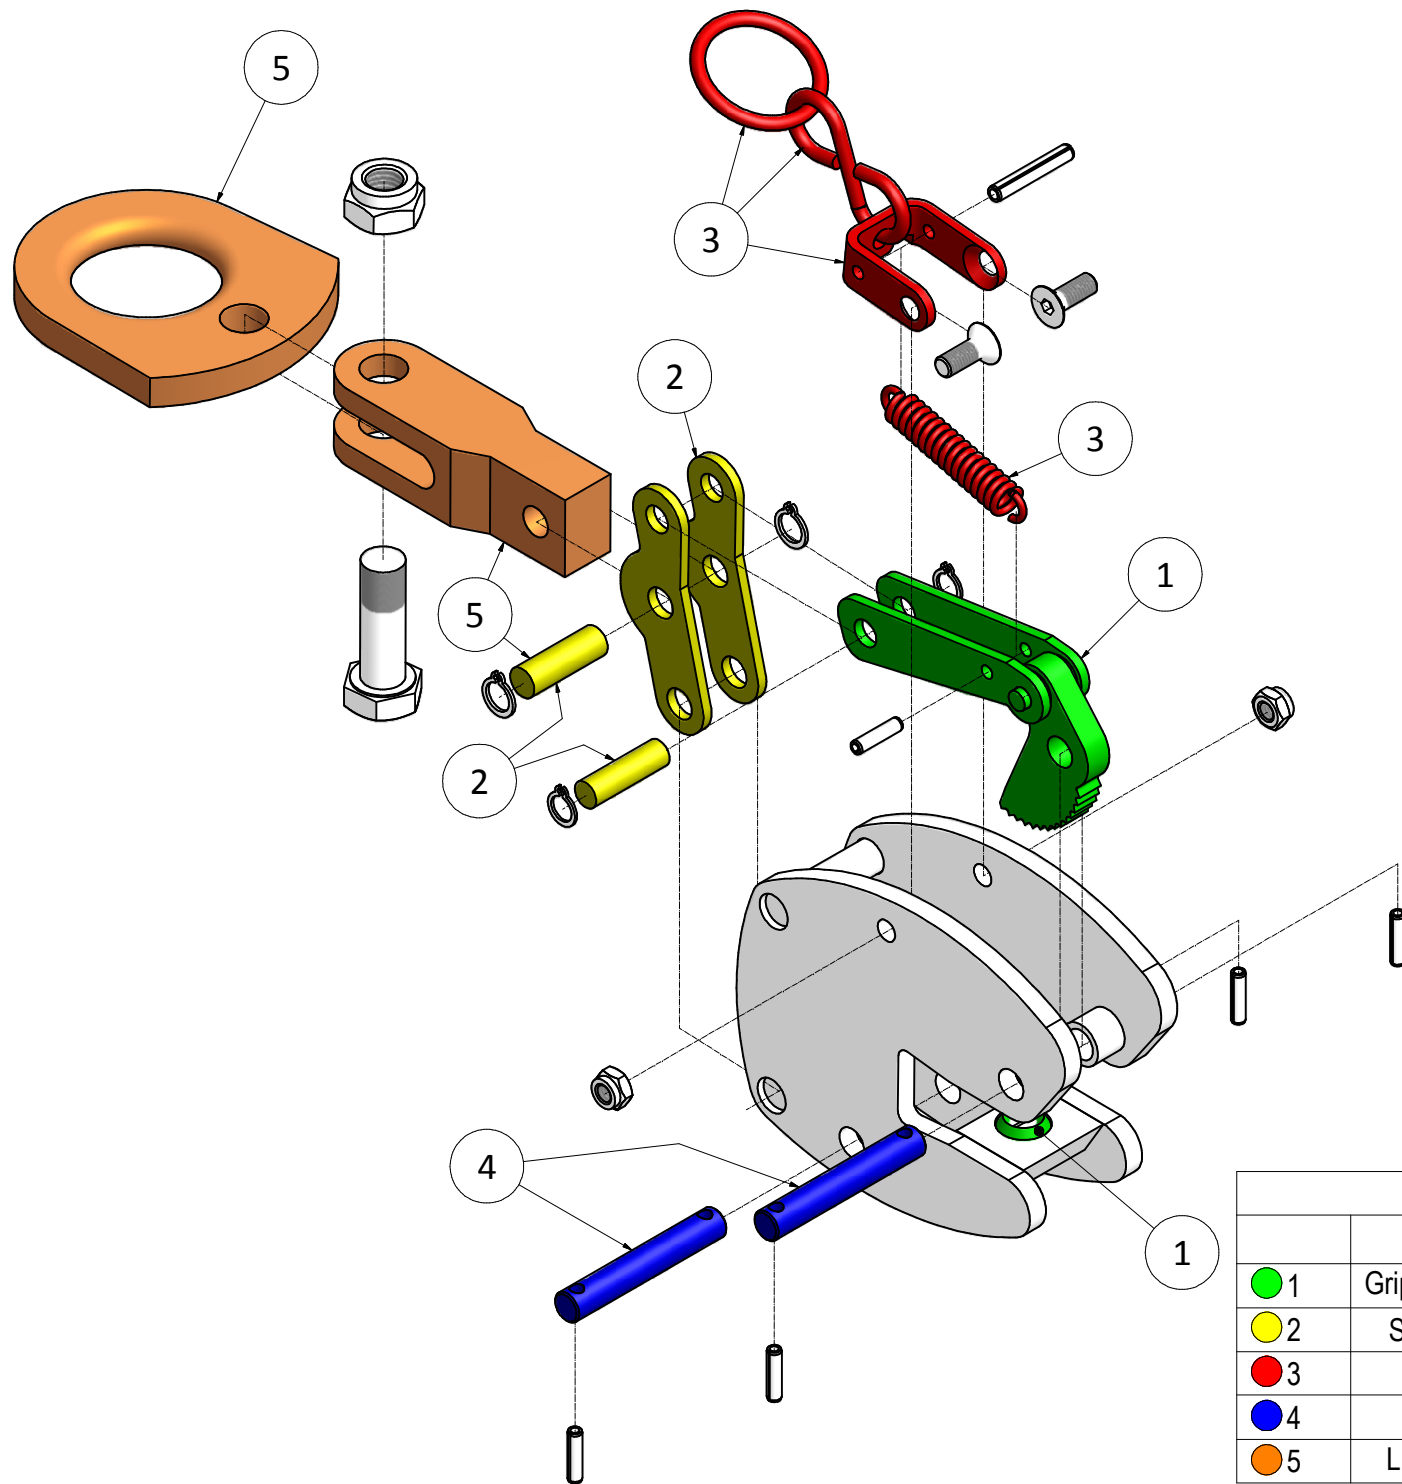

PFEIFER

The required fasteners are included in each set

Spare Part Set CS

	Capacity	500kg	1000kg	2000kg
● 1	Gripping Elements	256543	256544	
● 2	Shackle Lever	256546	256547	
● 3	Safety Lock	256549	256550	
● 4	Pins	256552	256553	
● 5	Lifting Shackle	259155	259156	