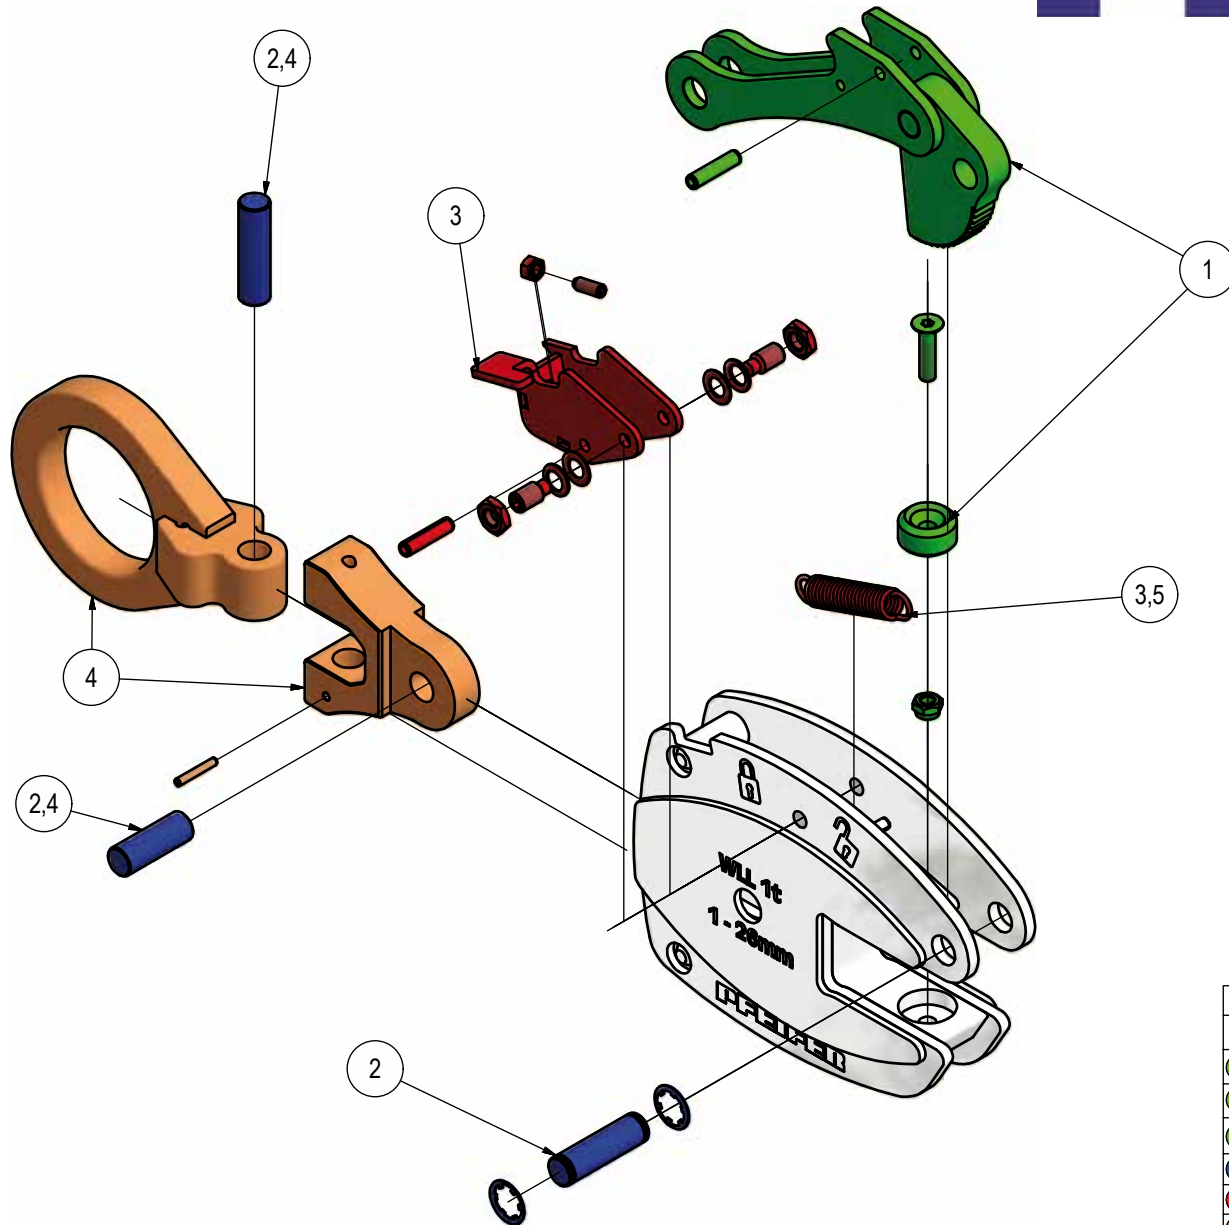

PFEIFER

The required fasteners are included in each set
*Set includes 5 springs

Spare Part Set KL				
	Capacity	600kg	1000kg	2000kg
● 1	Gripping Element Standard	313119	313122	313125
● 1	Gripping Element special hard	313120	313123	313126
● 1	Gripping Element stainless steel	313121	313124	313127
● 2	Pin	313128	313129	313130
● 3	Safety lock	313131	313132	313133
● 4	Shackle	313134	313135	313136
5	Spring*	313137	313138	313139