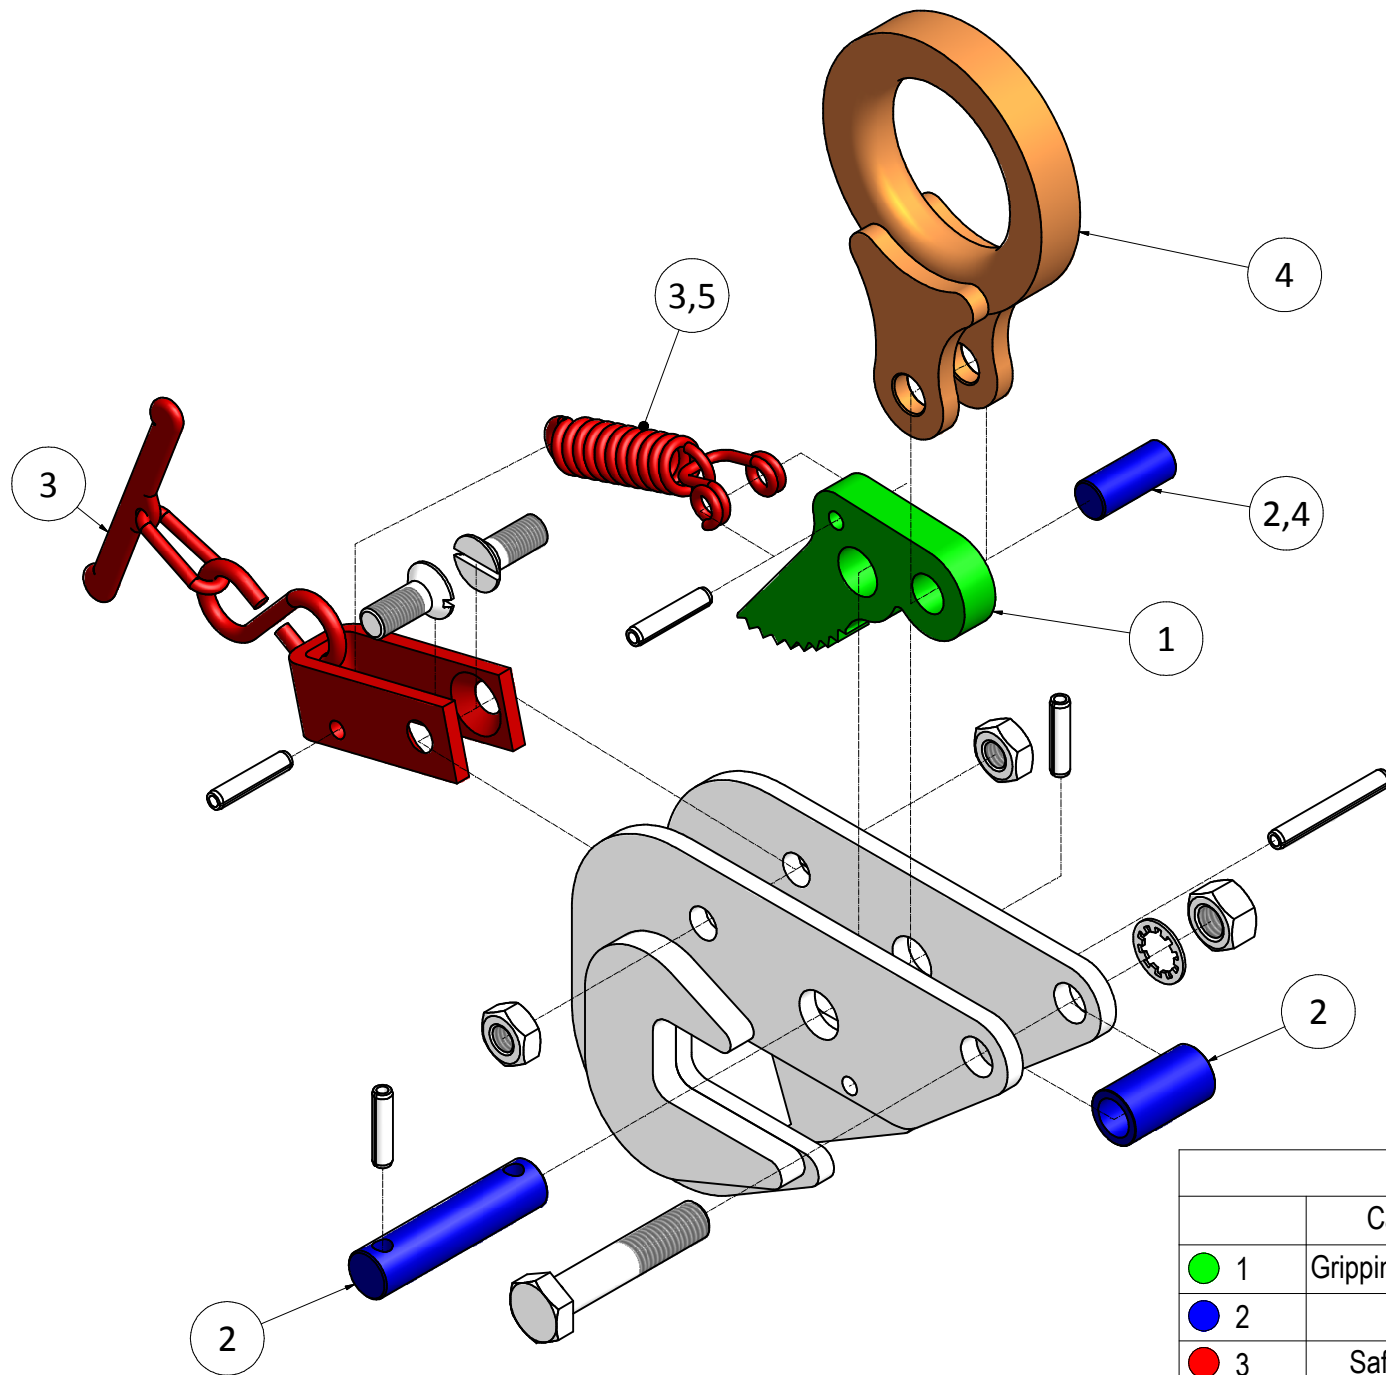

PFEIFER

The required fasteners are included in each set
 *Set of 2 Lock Springs and Spring Clips

Spare Part Set M

	Capacity	500kg	1000kg	2000kg	4000kg	8000kg
● 1	Gripping Elements	256738	256739	256740	256741	256742
● 2	Pins	256743	256744	256745	256746	256747
● 3	Safety Lock	256748	256748	256750	256751	256752
● 4	Lifting Shackle	259171	259171	259173	259174	259175
5	Spring*	121463	121463	121489	121503	121517