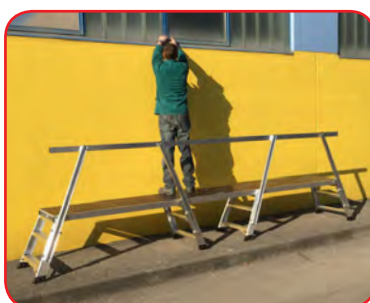

Reinforcements on all step available (additional price)

2 wheels optional kit (Ø 125 mm) (SSALIGR00/2)

Optional guardrail:

- Guardrail cm 100 (SSALIGC10)
- Guardrail cm 130 (SSALIGC13)
- Guardrail cm 150 (SSALIGC15)
- Guardrail cm 180 (SSALIGC18)

Optional foldable guardrail

quick folding cm 250 (SSALIGC25)

Guardrail with toeboards:

- Guardrail cm 100 (SSALIGCF10)
- Guardrail cm 130 (SSALIGCF13)
- Guardrail cm 150 (SSALIGCF15)
- Guardrail cm 180 (SSALIGCF18)