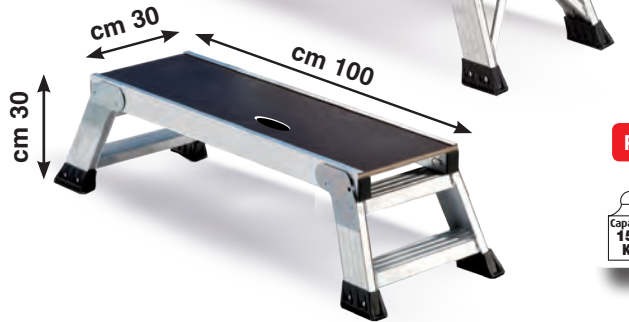

**G**

**M**

**P**

Aluminium heavy duty platform for professional use. It is made in light extruded aluminium and can be folded very easily. It is equipped with a strong and comfortable large non-skid wooden platform painted and protected against the rain.

n.	m	m	cm	mm	Kg
Updown G	0,87	2,90	25x131x61	65x35	13,4
Updown M	0,52	2,60	18x131x44	65x35	9,8
Updown P	0,30	2,30	18x101x40	65x35	6,6

- It can be easily opened and closed
- It is suitable for decorators, car body repairers, bricklayers, masons and false ceiling installers
- Non-skid steps 8 cm firmly welded to the frames
- Non-skid PVC feet
- Thermo-shrinkable plastic package with showcard

Cut handle for easy transport

It is very compact when folded

## Customized Special Platforms

Foldable Updown for truck windscreen maintenance

Updown Maxi

Updown Extra long

Reinforcements on all step available (additional price)

2 wheels optional kit (Ø 125 mm) (SSALIGR00/2)