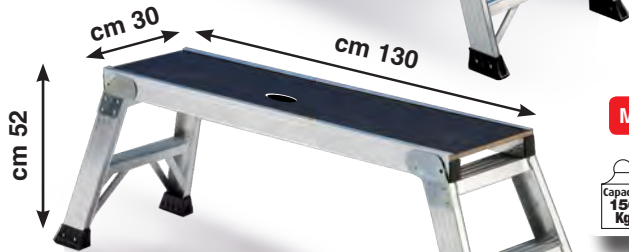

**G**

**M**

**P**

Aluminium heavy duty platform for professional use. It is made in light extruded aluminium and can be folded very easily. It is equipped with a strong and comfortable large non-skid wooden platform painted and protected against the rain.

n.	m	m	cm	mm	Kg
Updown G	0,87	2,90	25x131x61	65x35	13,4
Updown M	0,52	2,60	18x131x44	65x35	9,8
Updown P	0,30	2,30	18x101x40	65x35	6,6

- It can be easily opened and closed
- It is suitable for decorators, car body repairers, bricklayers, masons and false ceiling installers
- Non-skid steps 8 cm firmly welded to the frames
- Non-skid PVC feet
- Thermo-shrinkable plastic package with showcard

Cut handle for easy transport

It is very compact when folded

## Customized Special Platforms

Foldable Updown for truck windscreen maintenance

Updown Maxi

Updown Extra long

Reinforcements on all step available (additional price)

2 wheels optional kit (Ø 125 mm) (SSALIGR00/2)